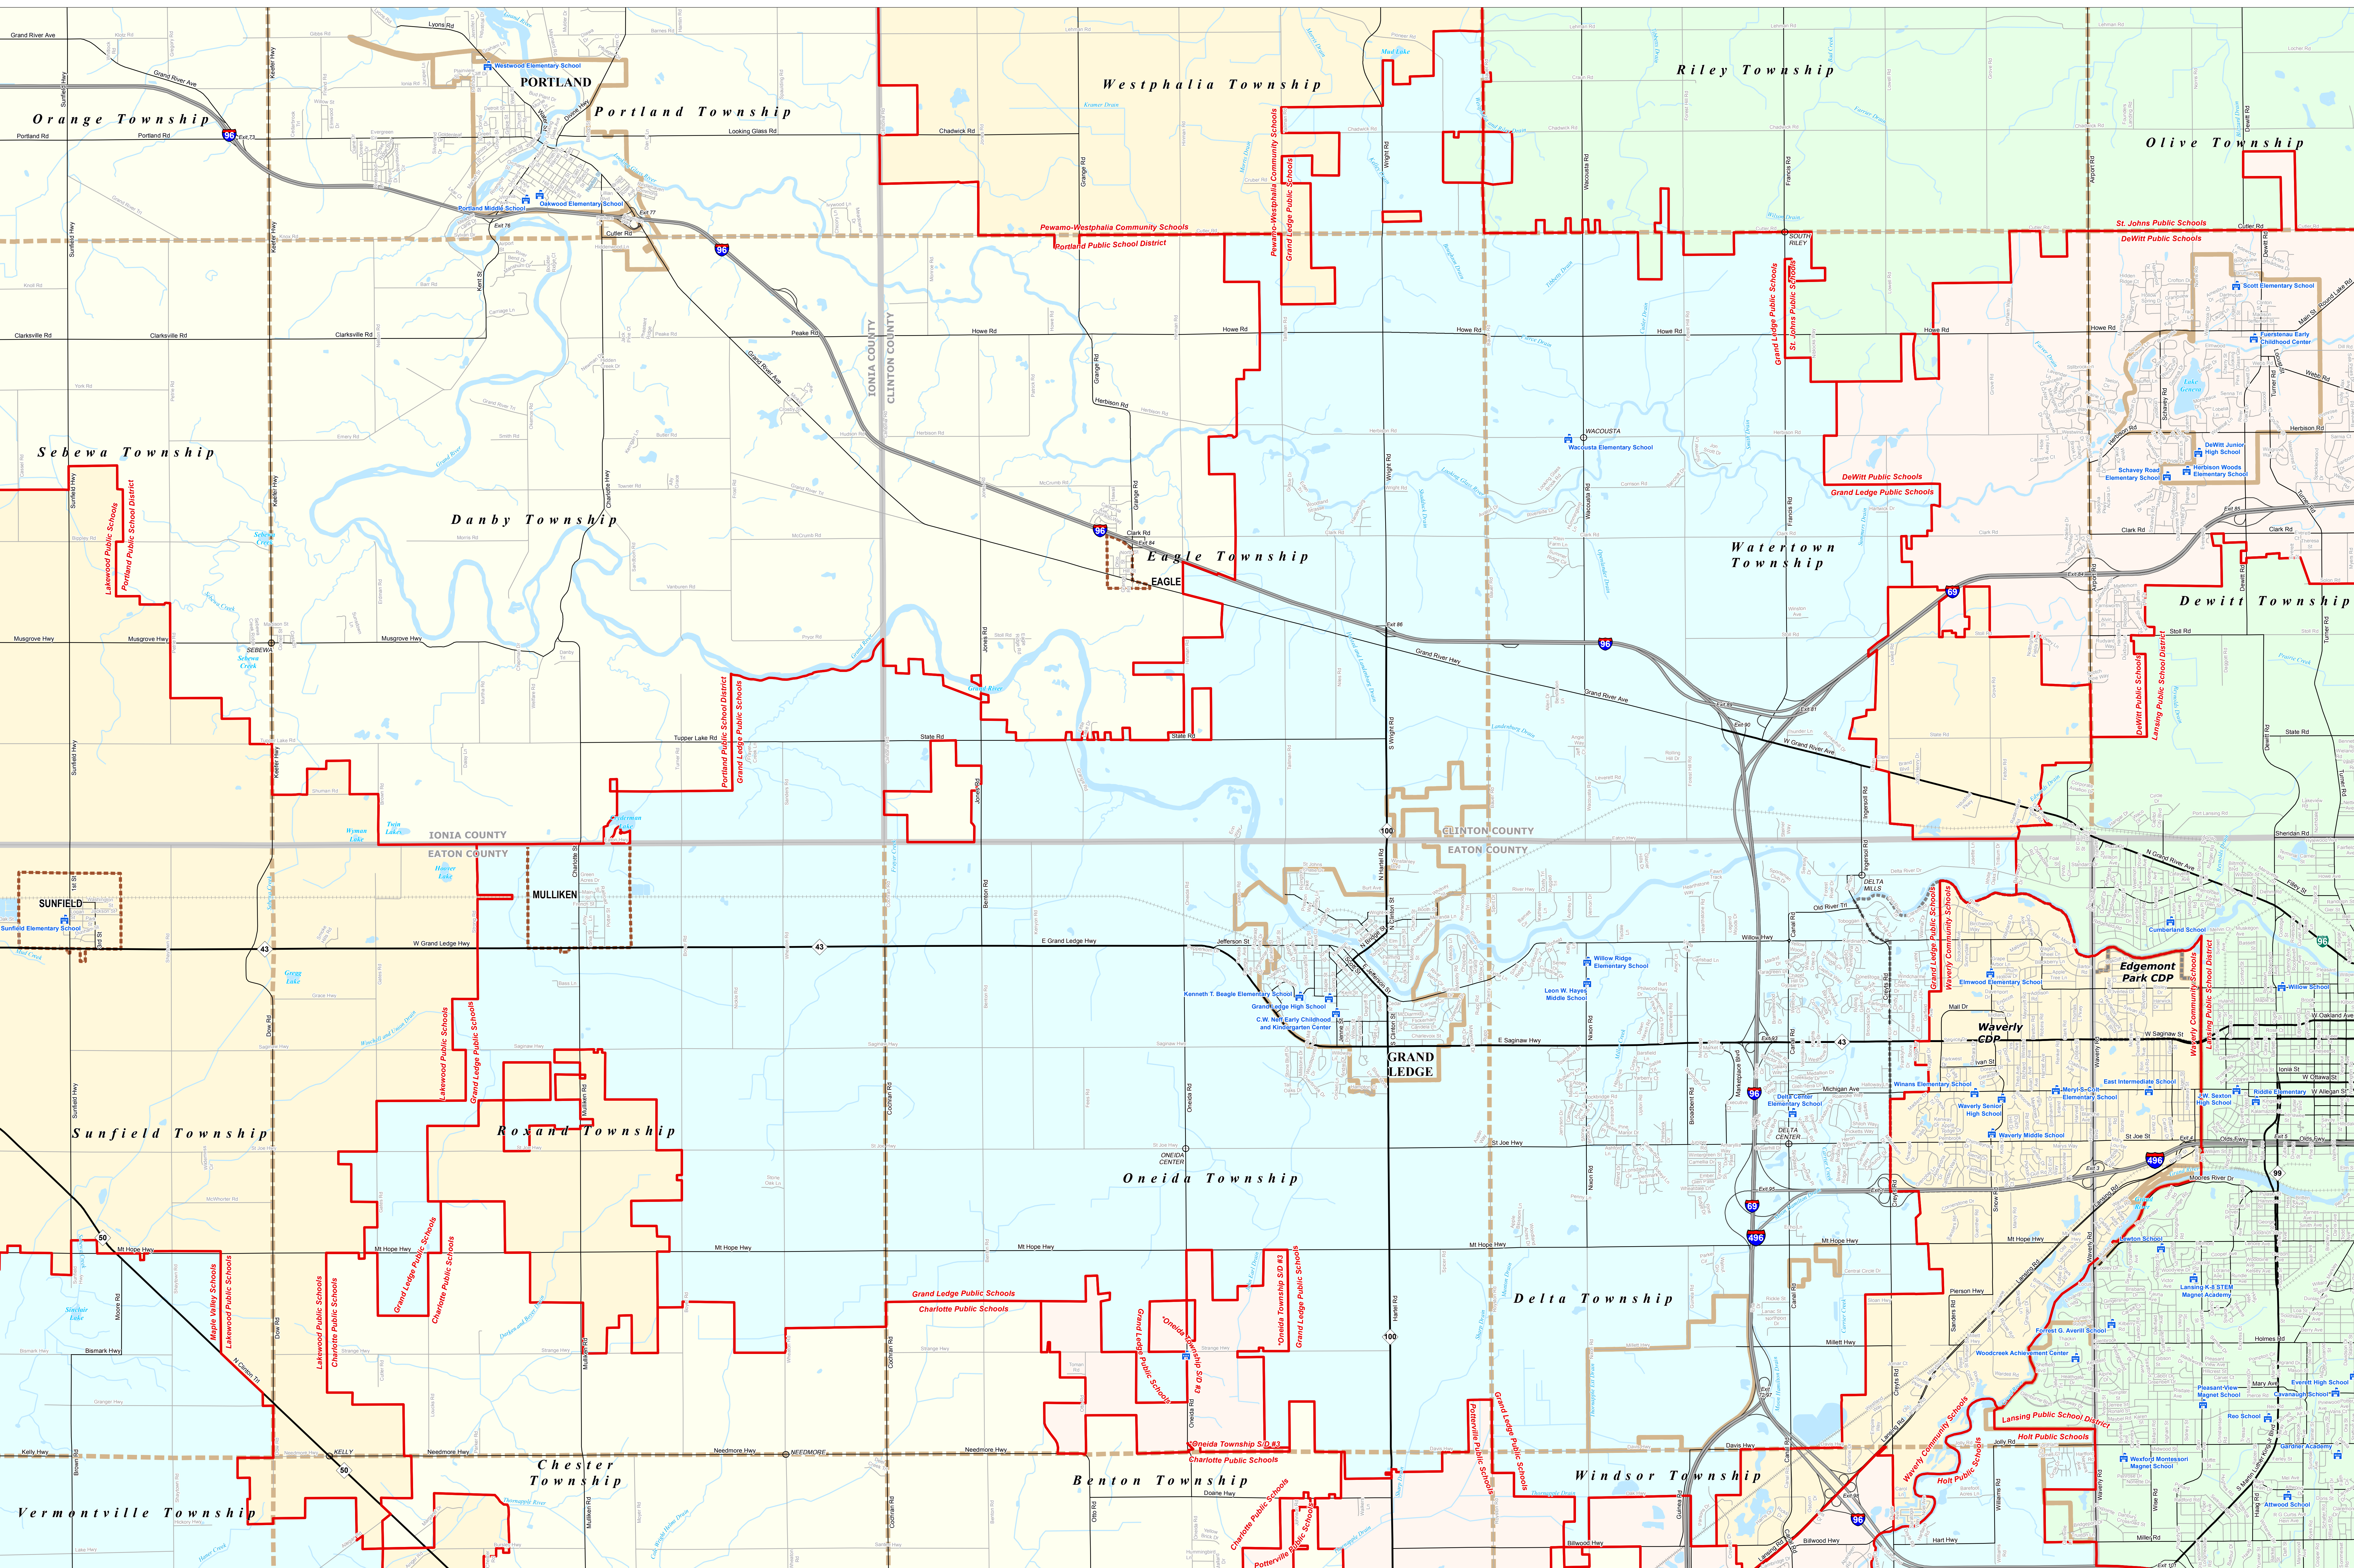

GRAND LEDGE PUBLIC SCHOOLS

Eaton RESA

0 0.25 0.5 Miles

All information presented in this publication is in the public domain and may be reproduced, reprinted, and redistributed as desired.

Legend	
	School District
	School
	County
	City
	Township
	Village
	Census Designated Place
	Unincorporated Place
	Freeway
	Primary Road
	Local Road
	Railroad
	Water Feature
	River, Stream, or Drain